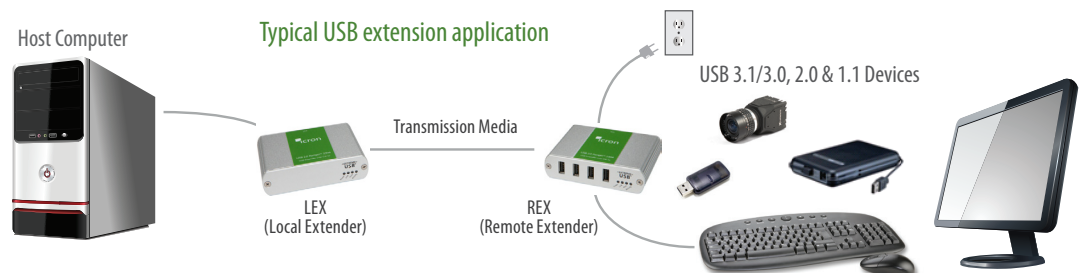

Icron USB and KVM Extender Solutions

All Icron extender solutions include the ExtremeUSB® suite of features such as transparent USB extension, true plug and play (no software drivers), and compatibility with Windows®, macOS™, Linux® and Chrome OS™ operating systems. A complete system includes a LEX (Local Extender), a REX (Remote Extender) and a power adapter if required.

- ① USB 3.0 Spectra extenders are not backward compatible with USB 2.0 and 1.1 devices.
- ② The maximum distance is 50m with storage type USB 3.0 devices; 100m or more is achievable when using USB 3.0 bulk traffic cameras.
- ③ Works over a LAN although does not support SwitchableUSB™ protocol.
- ④ Up to 40m is achievable for all USB devices; 85m is achievable for most low-powered HID USB devices.

Market Applications

USB has become the de facto standard for computer peripheral connectivity spanning broad markets and applications. However, many applications are challenged by USB's distance limitation of five meters for USB 2.0 and approximately three meters for USB 3.1/3.0, where the host computer needs to be located beyond these distances from the user. Icron's ExtremeUSB® extender solutions bridge the gap with simple plug and play installation and compatibility with all major operating systems.